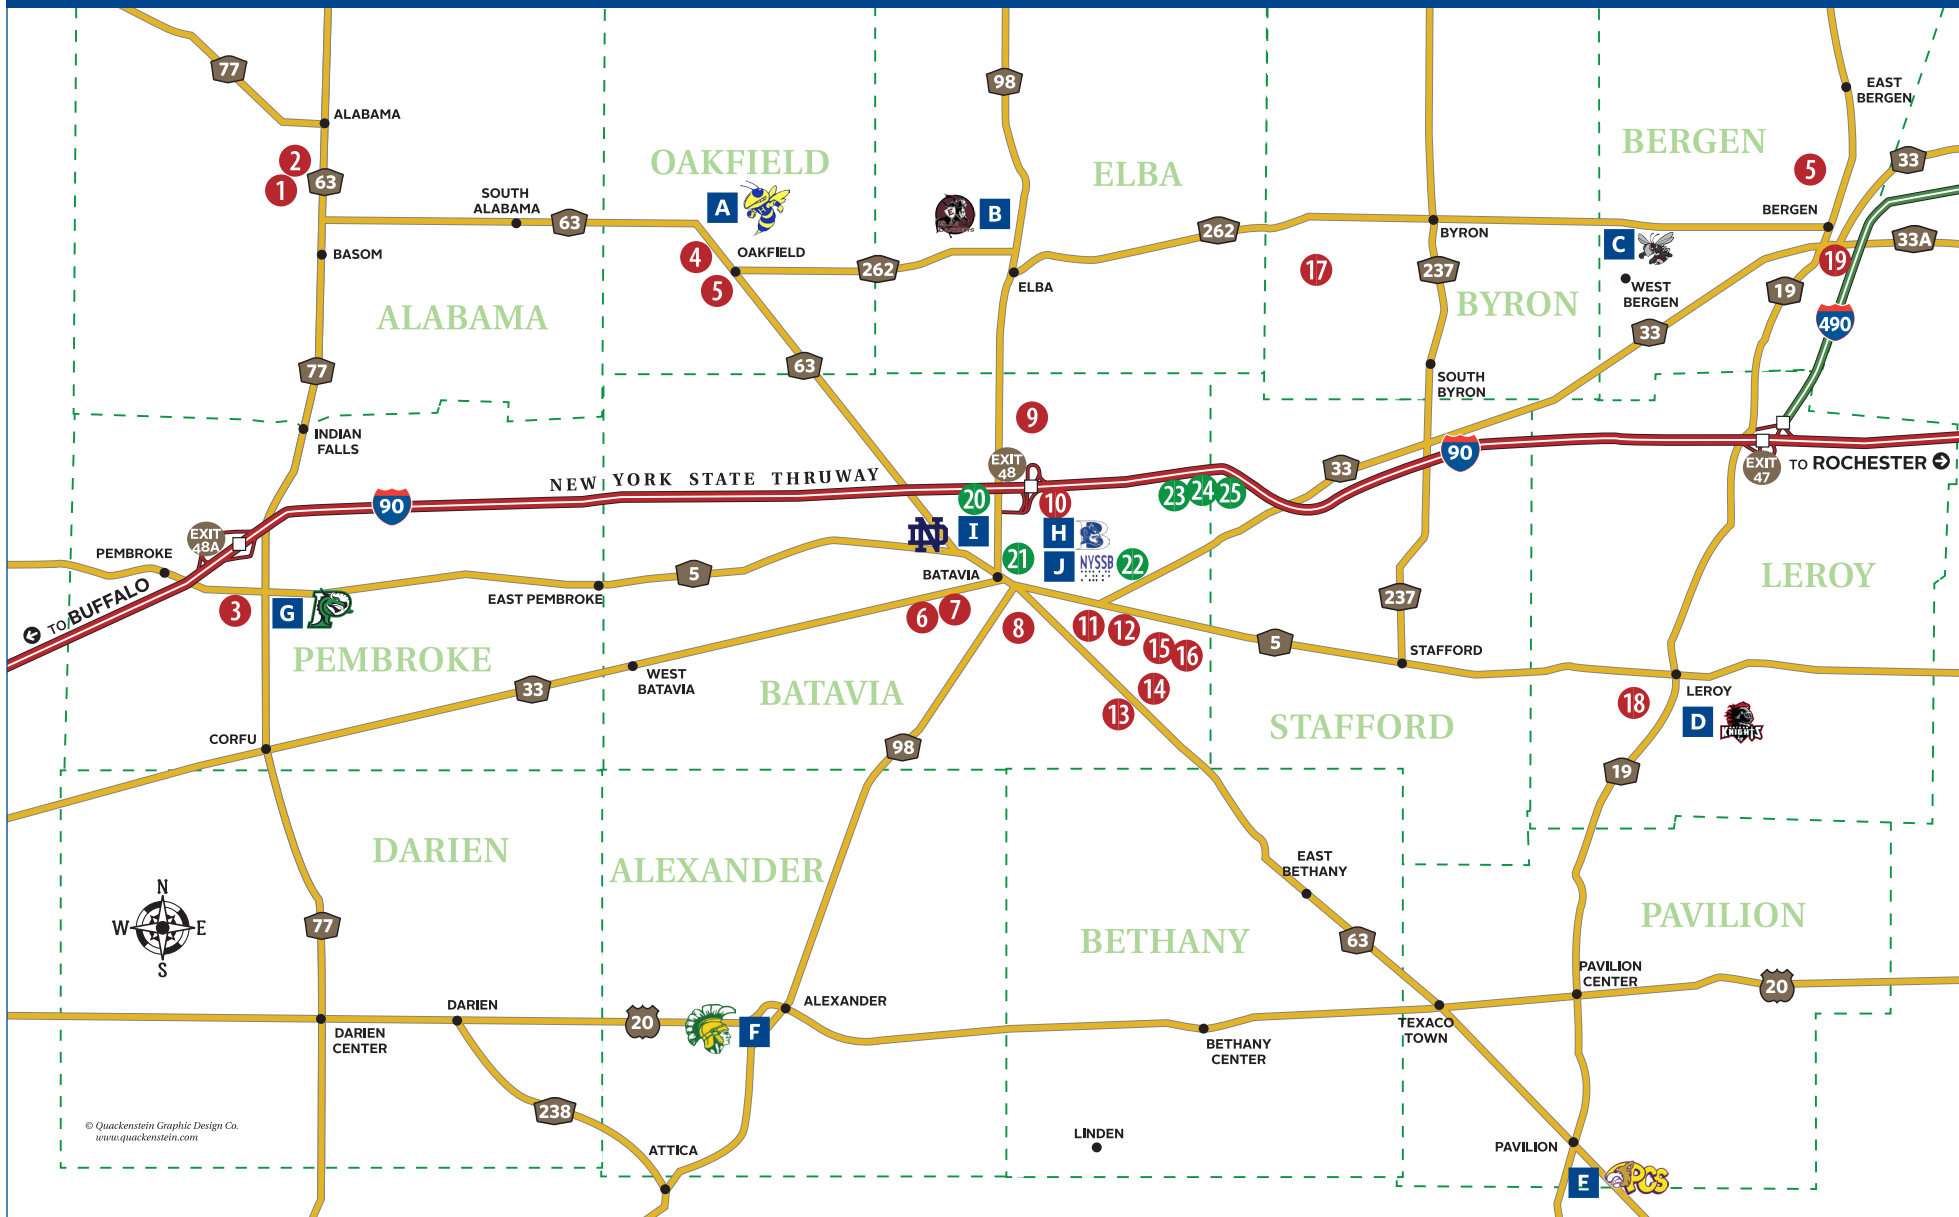

# GENESEE COUNTY CAREER ROADMAP

- A** Oakfield-Alabama Central Schools
- B** Elba Central Schools
- C** Byron-Bergen Central Schools
- D** LeRoy Central Schools
- E** Pavilion Central Schools
- F** Alexander Central Schools

- G** Pembroke Central Schools
- H** Batavia Central Schools
- I** Notre Dame High School
- J** New York State School for the Blind
- 1** Plug Power
- 2** Edwards Genesee

- 3** Yancey's Fancy
- 4** U.S. Gypsum
- 5** Nortera (2 locations)
- 6** Amada Tool America
- 7** Triton Mechanical
- 8** Oetiker

- 9** LandPro Equipment
- 10** Freightliner & Western Star of Batavia
- 11** Graham Manufacturing
- 12** Arctic Refrigeration
- 13** Chapin International
- 14** O-AT-KA Milk Products Cooperative

- 15** Upstate Niagara Cooperative
- 16** HP Hood
- 17** Oxbo
- 18** Lapp Insulator
- 19** Liberty Pumps
- 20** Genesee County Business Education Alliance

- 21** Batavia Career and Technical Education Center
- 22** Genesee County Career Center
- 23** Genesee Community College
- 24** The BEST Center
- 25** Genesee County Economic Development Center