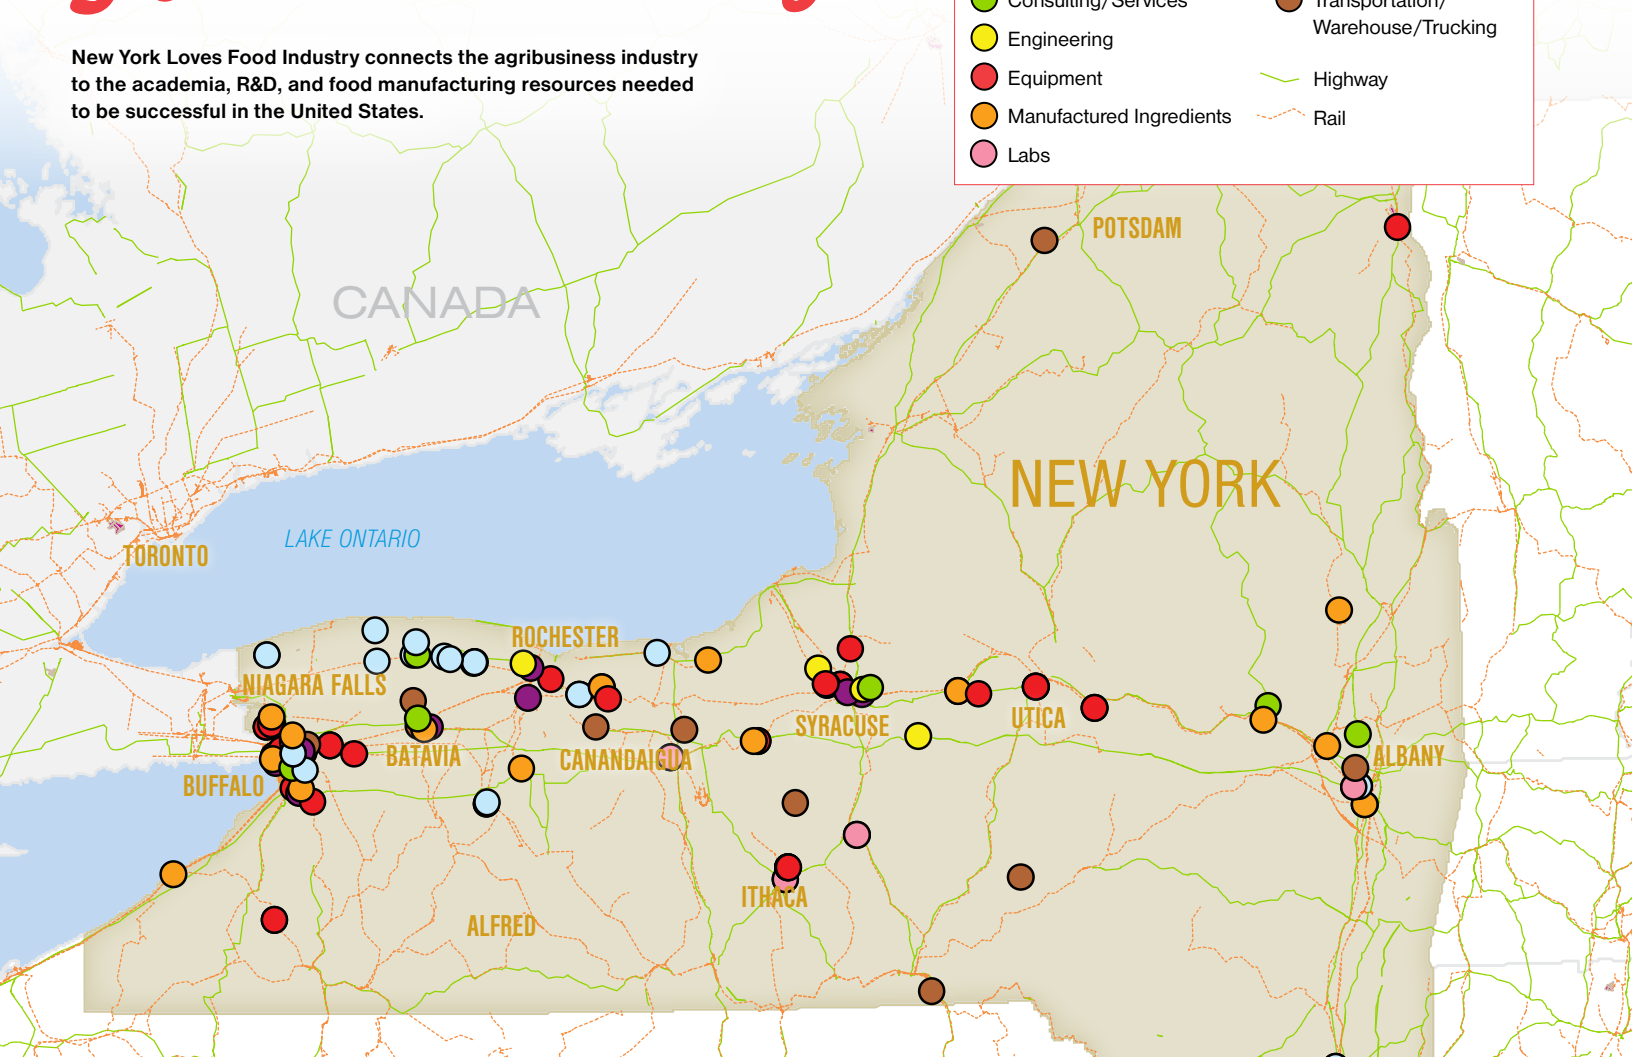

Food & Beverage

New York Loves Food Industry connects the agribusiness industry to the academia, R&D, and food manufacturing resources needed to be successful in the United States.

Supply Chain Assets

Asset Industry Clusters Legend

- Cold Storage
- Consulting/Services
- Engineering
- Equipment
- Manufactured Ingredients
- Labs
- Packaging
- Transportation/Warehouse/Trucking
- Highway
- - - Rail

Drive Times

BUFFALO	
Toronto, ON, CA	2 Hours
New York, NY	6 Hours
Washington DC	7 Hours
Chicago, IL	8.5 Hours
SYRACUSE	
Montreal, QC, CA	4 Hours
New York, NY	4 Hours
Philadelphia, PA	4 Hours
Washington DC	6 Hours
ALBANY	
Boston, MA	2.5 Hours
New York, NY	2.5 Hours
Montreal, QC, CA	3.5 Hours
Philadelphia, PA	4 Hours

Labs

COMPANY	CITY
Acts Testing Labs, Inc./Bureau Veritas	Buffalo
Ameritech Laboratories	College Point
Bacti-Chem Labs of NY, Inc.	Long Island
Biotrax Testing Laboratory	Cheektowaga
Certified Laboratories, Inc.	Melville
Chestnut Labs	Ithaca
Cornell Nutrient Analysis Laboratory	Ithaca
Dairy One	Ithaca
EMSL Analytical, Inc.	New York
FDA Northeast Regional/District Office	Buffalo/Rochester/New York
FDA Northeast Regional/District Office	Syracuse/Binghamton/Albany/Jamaica
MICROBAC	Cortland
NYS Food Laboratory	Albany
NYSAES- Food Research Lab	Geneva