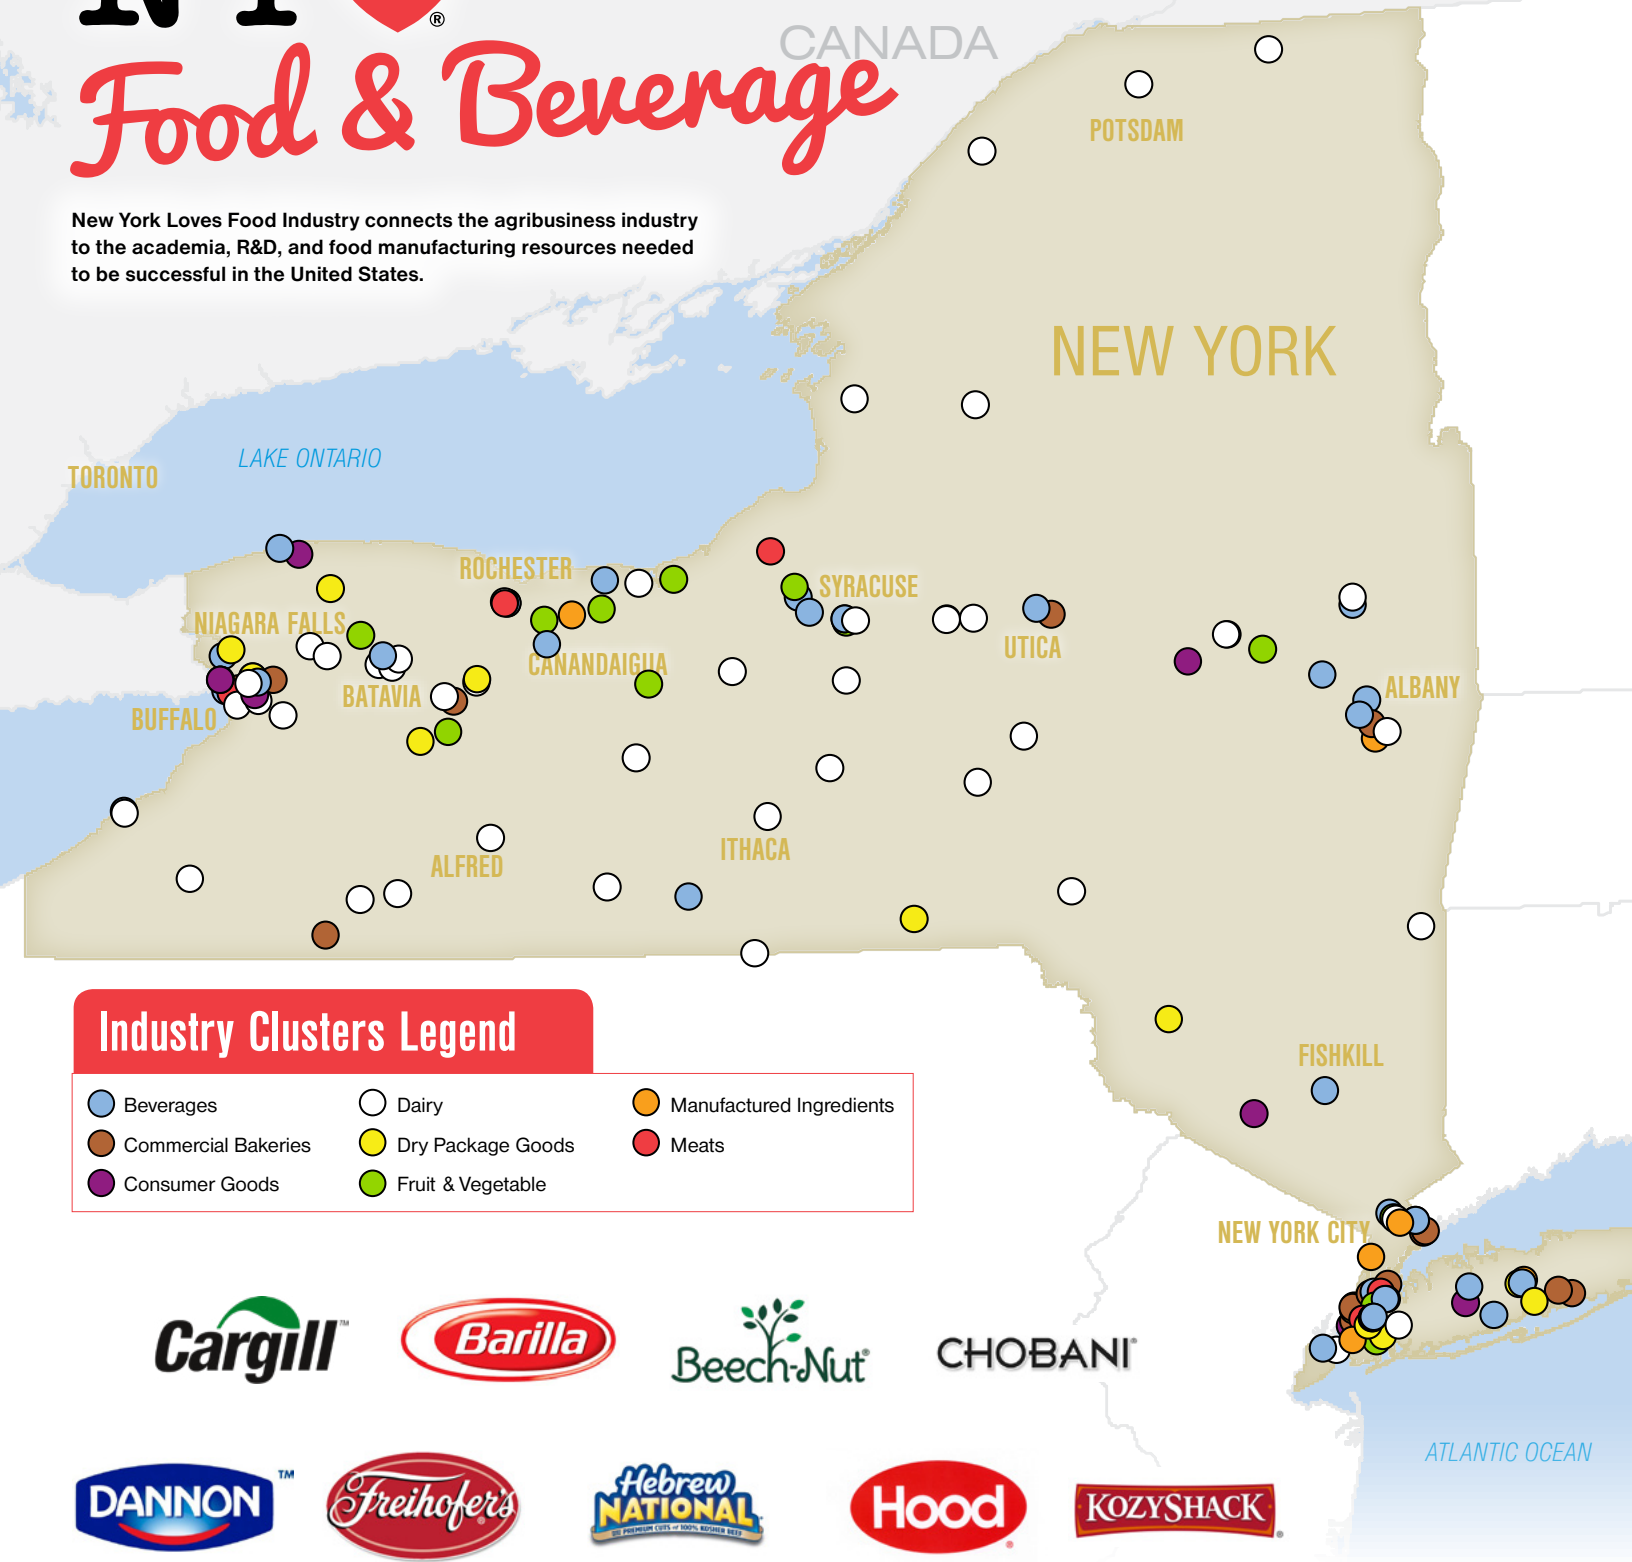

# NY

# Food & Beverage

### Industry Clusters Legend

-  Beverages
-  Dairy
-  Manufactured Ingredients
-  Commercial Bakeries
-  Dry Package Goods
-  Meats
-  Consumer Goods
-  Fruit & Vegetable

COMPANY	CITY
<b>Dry Package Goods</b>	
4c Foods Corp	Brooklyn
Associated Brands	Medina
Barilla	Avon
Con-Agra Foods	Tonawanda
Frito-Lay Inc	Binghamton
Niagara Chocolates	Buffalo
Cookies United	Islip
Sweet Works Inc	Buffalo
<b>Fruit &amp; Vegetable</b>	
Agrana	Baldwinsville
Beech-Nut Nutrition Company	Amsterdam
Bonduelle USA Inc	Oakfield
Li Destri Foods Inc. -HQ	Fairport
Motts	Williamson
Seneca Foods Corp	Leicester
Terrell's Potato Chip Co	Syracuse
<b>Manufactured Ingredients</b>	
Alternatives Food Products	Oneida
Baldwin Richardson Foods Co	Macedon
Bunge Limited	White Plains
Cargill Milling Inc	Albany
International Flavors & Frngcs	New York
Virginia Dare Extract Co	Brooklyn
<b>Meats</b>	
Acme Smoke Fish Co	Brooklyn
Hebrew National Kosher Foods	Flushing
K&N's Foods USA	Fulton
Sahlens- HQ	Buffalo
Zweigle's Inc.	Rochester