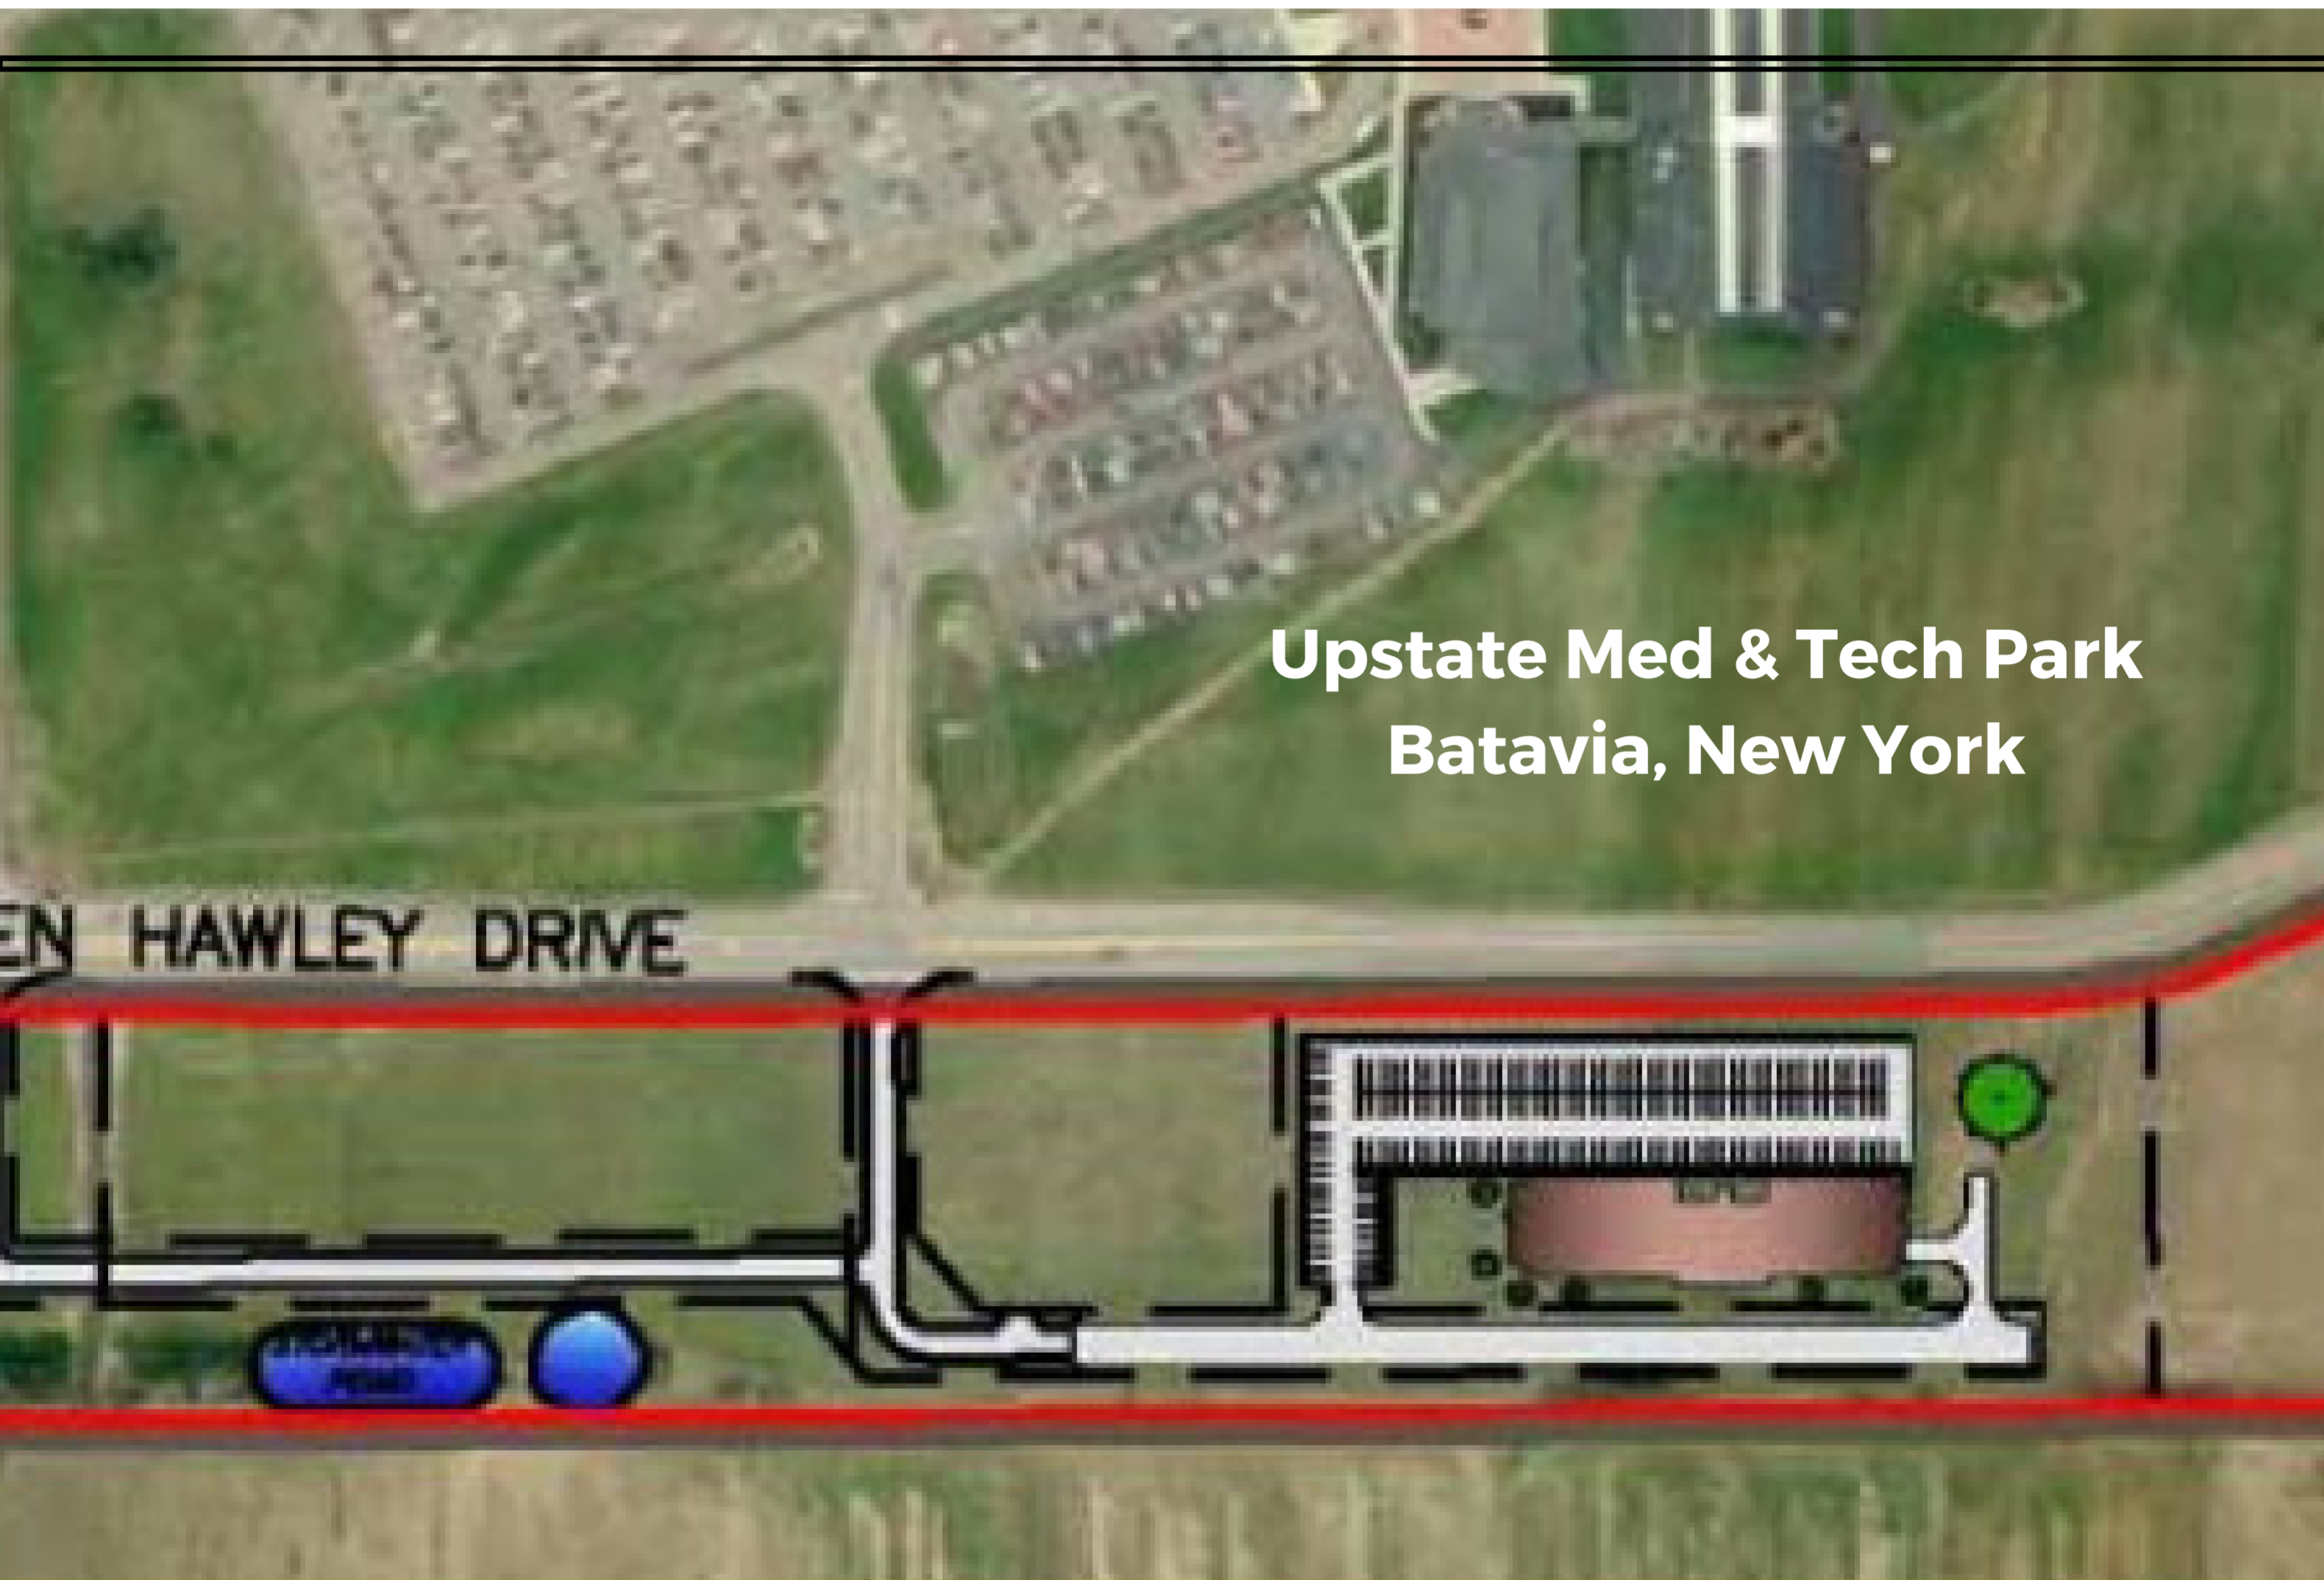

Upstate Med & Tech Park

Upstate Med & Tech Park
Batavia, New York

YOUR SUCCESS IS OUR BUSINESS

**2.3 MILLION
POPULATION IN
SUPER REGION**

**Utilities designed for office, R&D
medical device, technology, light
manufacturing, warehouse and
distribution. Located in Genesee
County between Buffalo and
Rochester, New York.**

Upstate Med & Tech Park

- 34 Acres
- Build Ready
- Pre-Permitted Building
- MedTech Centre Commercialization Facility
- Innovation Zone
- Water and Sewer
- National Grid Electric
- National Fuel Gas
- Location: 5 miles from New York State Thruway

LOCATION

Directly off of the NYS Thruway
2 International Airports
2.3 million labor pool
World renowned Universities
Directly off of 8 the NYS Thruway