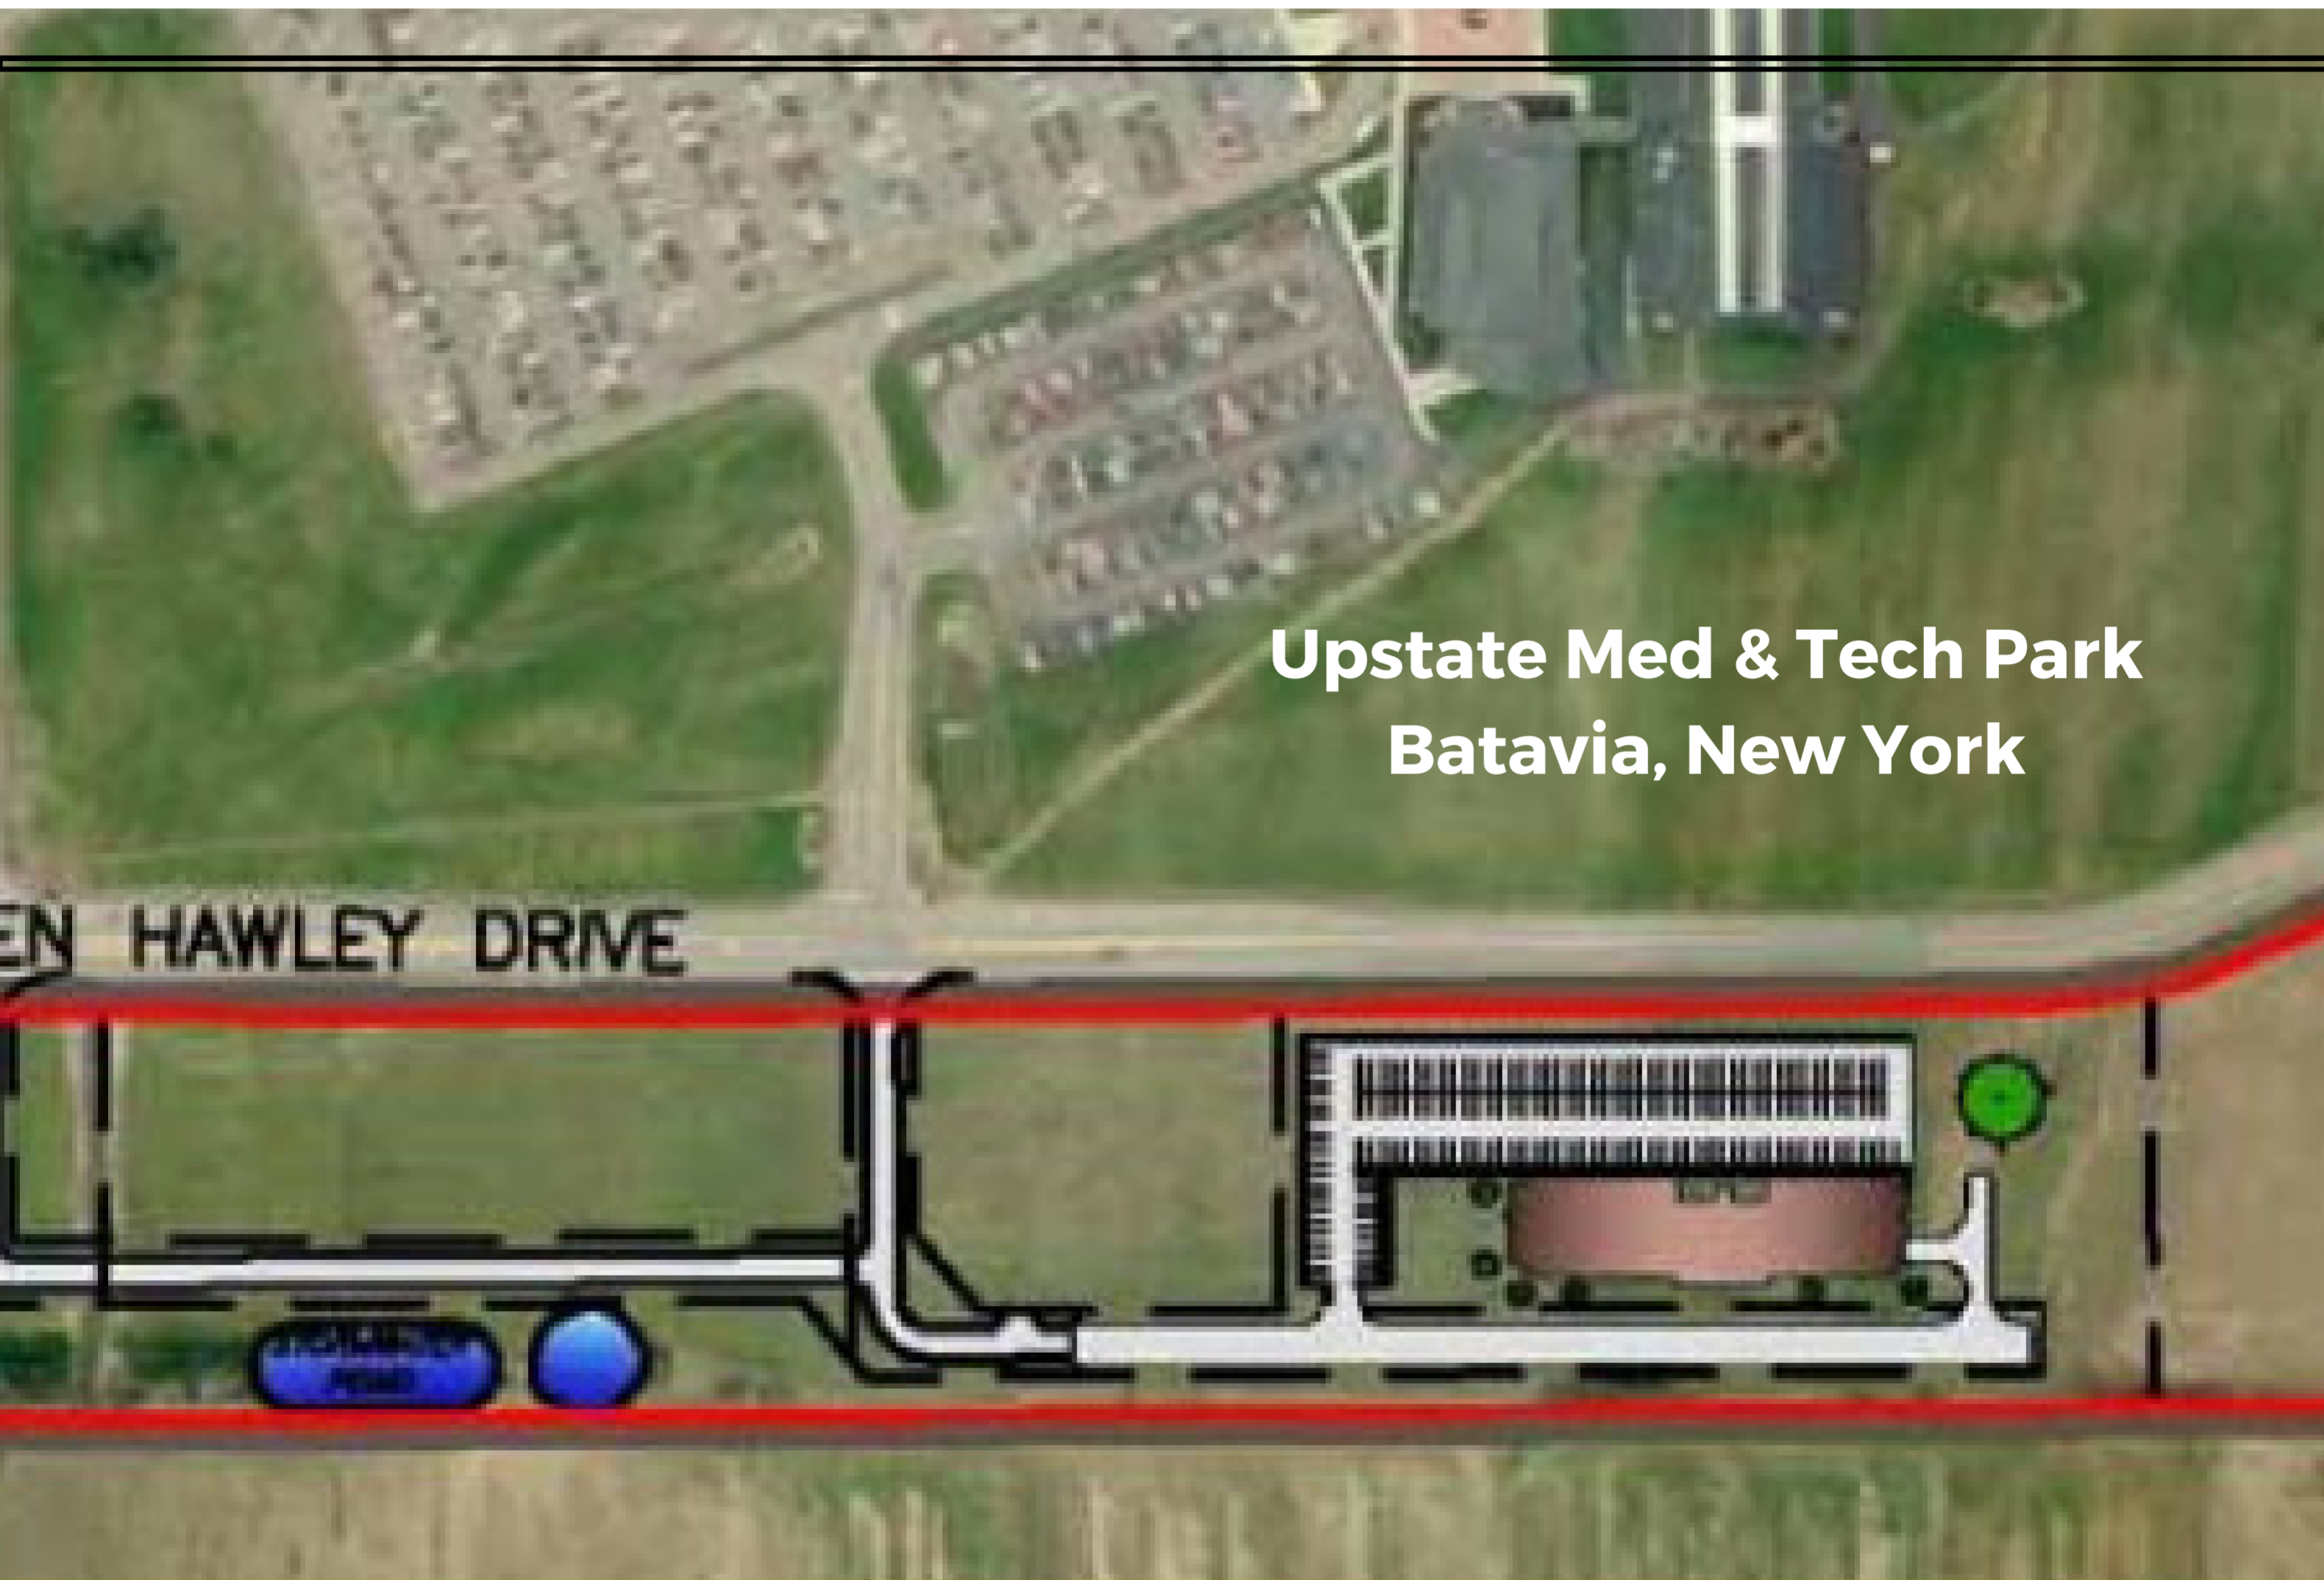

Upstate Med & Tech Park

Upstate Med & Tech Park
Batavia, New York

**YOUR SUCCESS IS
OUR BUSINESS**

**2.3 MILLION
POPULATION IN
SUPER REGION**

**Utilities designed for office, R&D
medical device, technology, light
manufacturing, warehouse and
distribution. Located in Genesee
County between Buffalo and
Rochester, New York.**

Upstate Med & Tech Park

- 34 Acres
- Build Ready
- Pre-Permitted Building
- MedTech Centre Commercialization Facility
- Innovation Zone
- Water and Sewer
- National Grid Electric
- National Fuel Gas
- Location: 5 miles from New York State Thruway

Perfect location for
Medical Device, IT and R&D

128 million people in one day's drive

INDUSTRY FOCUS

Medical Device
Life Sciences
Technology and IT
Office
Distribution
Light manufacturing
R&D
Internet of Things